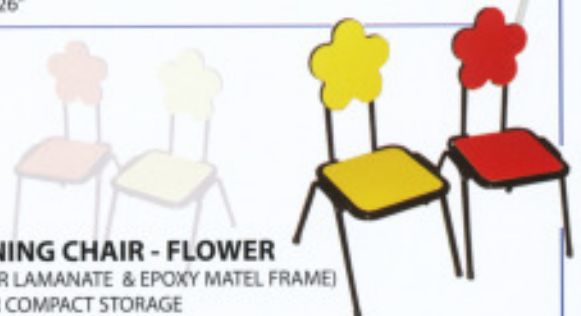

CHILD LEARNING CHAIR - FLOWER

(WOODEN COLOUR LAMANATE & EPOXY MATEL FRAME)
CHAIRS STACK FOR COMPACT STORAGE
W 17 " X L 15 " X H 29 "