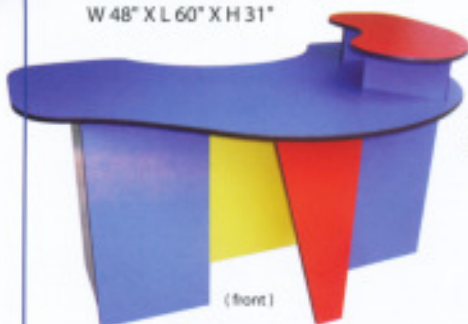

COLOUR RECEPTION TABLE

W 48" X L 60" X H 31"

(front)