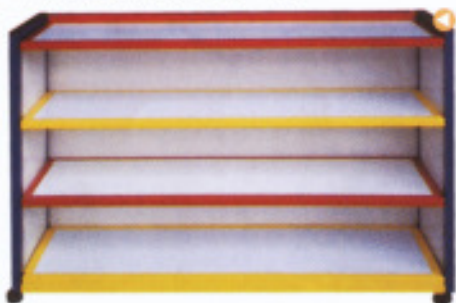

# fancy storage system

metal shelf

W 12" X L 48" X H 48"

**METAL CUBBY SHELF - 12 CUBBIES**

**METAL STORAGE - 48**

W 12" X L 48" X H 48"

**CHART HANGER STAND**  
( FITTABLE WITH 20 PCS  
CHART HANGER )

**METAL LIBRARY - 48**  
W 12" X L 48" X H 35"