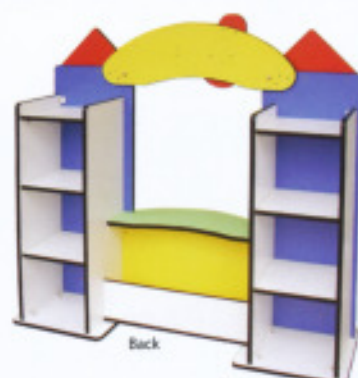

WOODEN STORAGE C/W DOOR - 33  
W 12 X L 33" X H 35"

WOODEN STORAGE C/W DOOR - 48  
W 12 X L 48" X H 35"

(ADJUSTABLE LEVEL)  
W 15 X L 33" X H 60"

HIGH CUPBOARD C/W DOOR  
(ADJUSTABLE LEVEL)  
W 15 X L 33" X H 60"

Front

Back