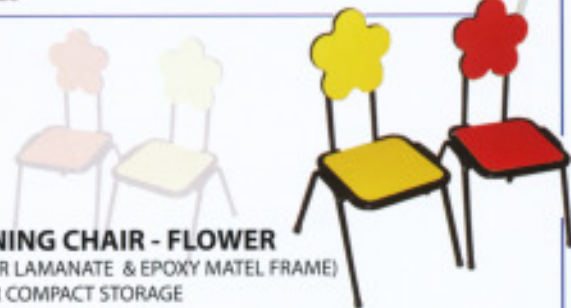

CHILD LEARNING CHAIR - FLOWER

(WOODEN COLOUR LAMANATE & EPOXY MATEL FRAME)
CHAIRS STACK FOR COMPACT STORAGE
W 17" X L 15" X H 29"