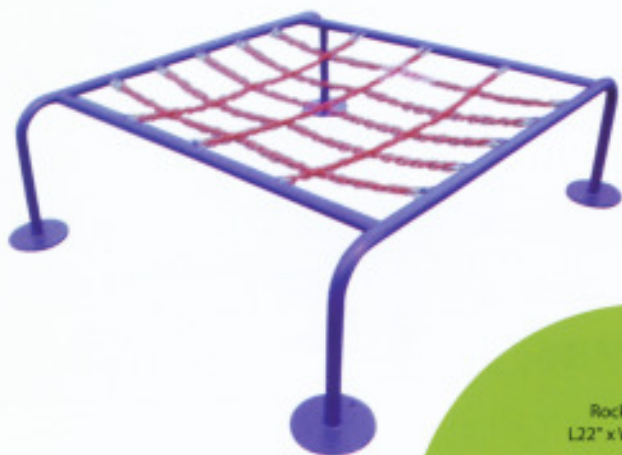

**BALANCING BEAM**  
BALANCING BEAM

**EXCELLENT PLAYING SET - TRAIN**  
W 84" X L 162" X H 80"

**EXCELLENT PLAYING SET - TRAIN + CLIMBER BAR**  
W 84" X L 162" X H 80"

**INDOOR RUBBER MAT**  
W 24" X L 24" X THICKNESS 12MM

**OUTDOOR RUBBER TILES**  
W 20" X L 20" X THICKNESS 25MM

To soften falls from various heights,  
safety surfacing for maximum fall heights  
from your new equipment.

**V CLIMBER BAR with RUBBER TILES** (CUSTOMISE FOR CUSTOMER)\*

**GROSS OVER THE RIVER ( NEW )**

W 54" X L 78" X H 72"

**SPIDER NETTING ( NEW )**

W 48" X L 48" X H 16"

Rocking Ride  
L22" x W34" x H12"

**PLASTIC PLAYGROUND**

Naive Slide / Mini Playground  
L75cm x W110cm x H39cm  
L75cm x W53cm x H76cm

Deluxe Playing Centre  
L70" x W123" x H56.75"

Activity Climber  
L28" x W62" x H43"

Crab See Saw  
L44.5" x W15.7" x H17.7"

Rabbit Sleds  
L153cm x W40cm x H110cm

Lovely Game Room  
L58cm x W47cm x H52.3cm