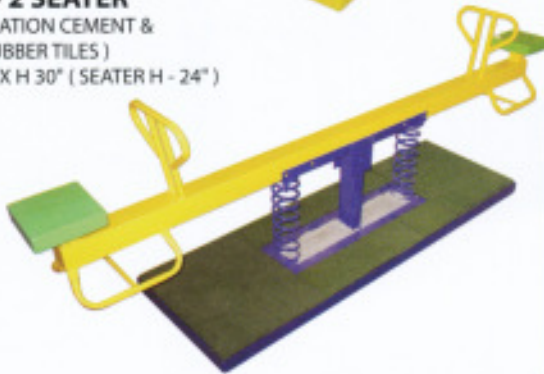

✓ **Q Q TRAIN - C/W INSTALLATION CEMENT**

W 20" X L 54" X H 30" (SEATER H - 21")

✓ **SEE SAW - 4 SEATER**

( C/W INSTALLATION CEMENT & OUT DOOR RUBBER TILES )  
W 20" X L 102" X H 30" ( SEATER H - 24" )

✓ **SEE SAW - 2 SEATER**

( C/W INSTALLATION CEMENT & OUT DOOR RUBBER TILES )  
W 20" X L 84" X H 30" ( SEATER H - 24" )

✓ **ADJUSTABLE GD MONKEY BAR**

W 54" X L 84" X H 80"  
( 19" - 63" HEIGHT FOR BAR )

✓ **OSAKA SLIDE**

(STAINLESS STEEL SLIDE)  
W 88" X L 100" X H 150"  
( SEATER H - 36" )

✓ **CLIMBER AND MONKEY BAR**

W 75" X L 85" X H 60"

✓ **SWING - 2 SEATER**

W 60" X L 78" X H 72"

**MONKEY BAR AND BALANCING BEAM**  
W 84" X L 64" X H 66"

**FLYING FOX & BALANCING BEAM**  
W 84" X L 64" X H 66"